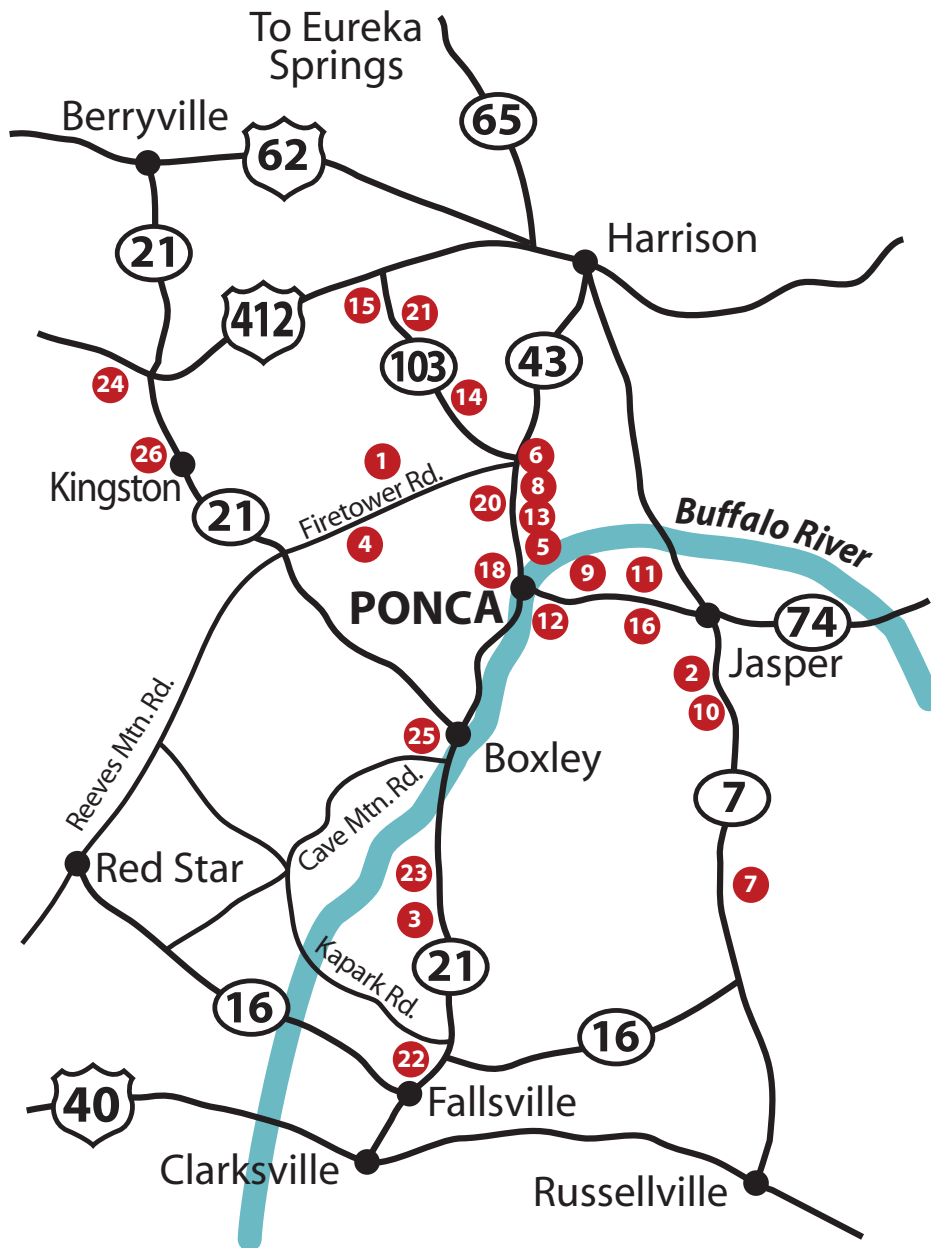

Upper Buffalo River Location Map

- 1 - Aremores Pine Cone Cabin & Pine Lodge Cabin
- 2 - Arkansas House Inn, Cabin & Cafe
- 3 - Autumn Breeze and Summerfield cabins
- 4 - Beaver Creek Paradise Cabin and Lodge
- 5 - Cedar Crest Lodge and Cabin
- 6 - Centerpoint RV Park & Horsecamp
- 7 - Cliffhouse Inn, Restaurant, Cabins, Gift Shop
- 8 - Covered Bridge Cabin
- 9 - Foggy Hollow Cabin
- 10 - Jasper Getaway
- 11 - Kyle's Landing Cabin
- 12 - Leatherwood House
- 13 - Lost Valley Canoe & Lodging
- 14 - Mountain Springs Cabin
- 15 - Osage Clayworks
- 16 - Panther Creek Cabin
- 18 - Ponca Bible Camp
- 20 - Primrose Cottage
- 21 - Rimrock Cove Ranch
- 22 - Rocky Hills Cabin
- 23 - Saddleback Lodge
- 24 - Sugar Booger's BBQ & Brew
- 25 - Walnut Grove Cabin
- 26 - Weaver's Gas and Grill